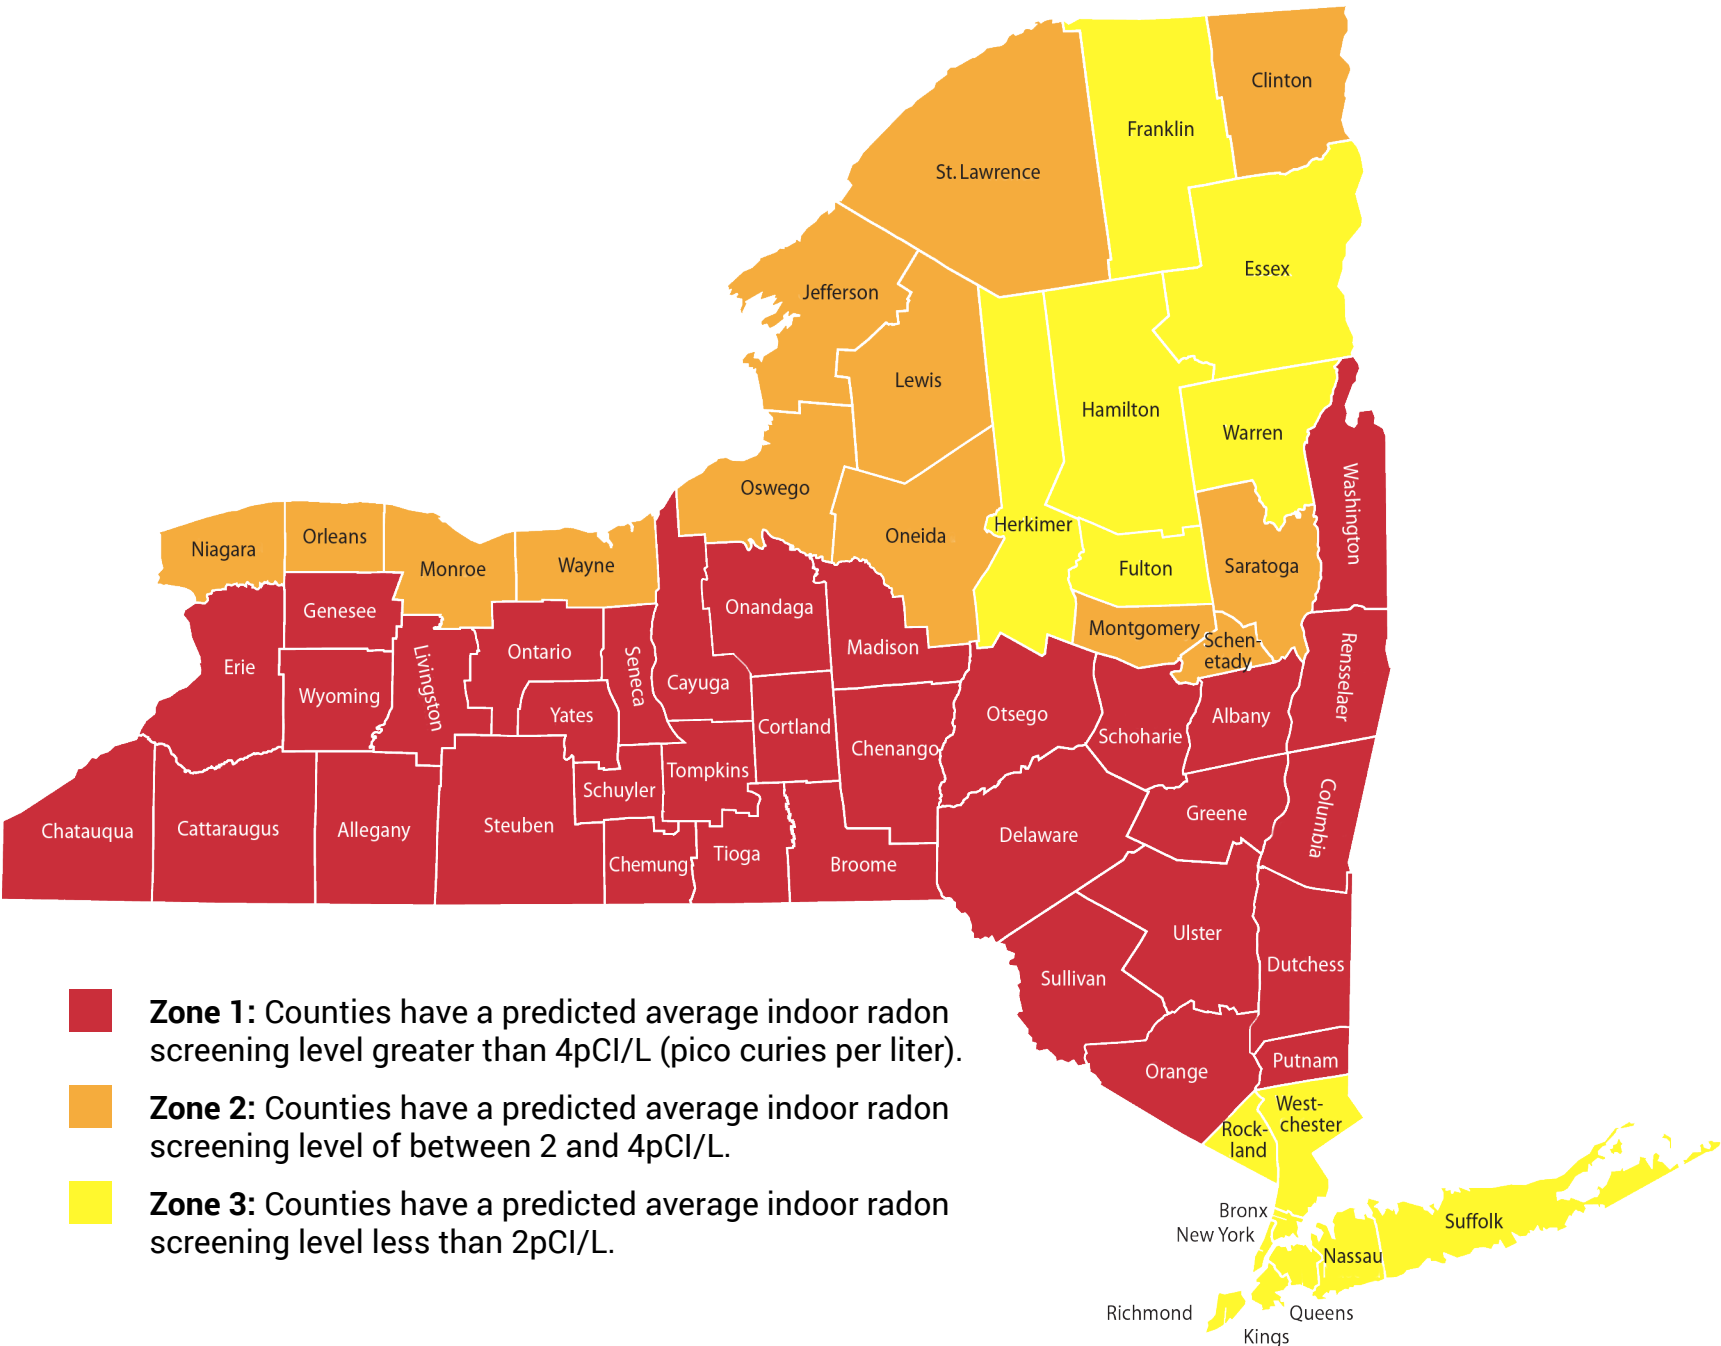

EPA Map of Radon Zones in New York State

The purpose of this map is to assist National, State, and local organizations to target their resources and to implement radon-resistant building codes. This map is not intended to be used to determine if a home in a given zone should be tested for radon. Homes with elevated levels of radon have been found in all three zones. All homes should be tested regardless of geographic location.